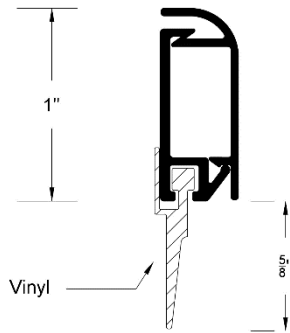

Weatherstrip

Sweep

Guaranteed quality since 1918

810 – Vinyl Insert 

#6 x 5/8" sheet metal screws provided.
 TEK screws available upon request.
 Snap-on aluminum cover for hidden screws

Finishes:

- C - Clear Anodized Aluminum
- D - Dark Bronze Anodized Aluminum
- G - Gold Anodized Aluminum